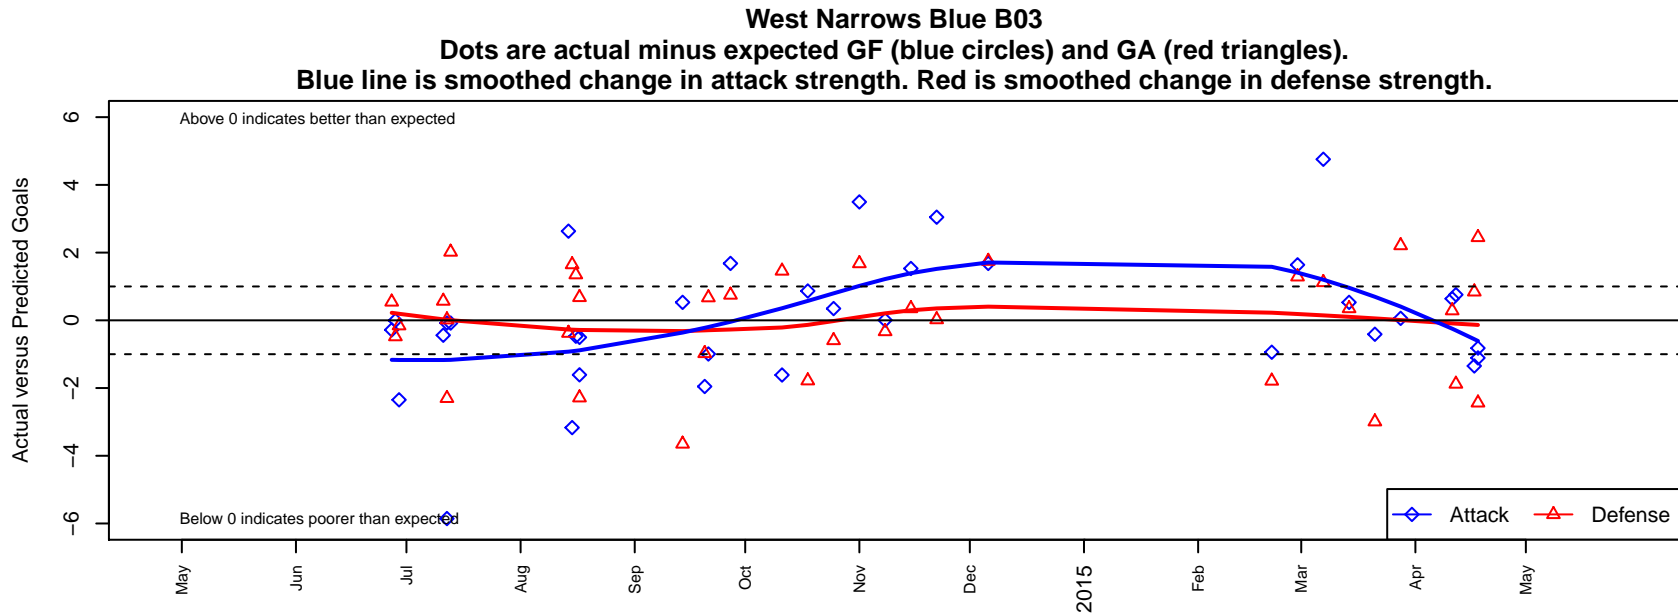

## West Narrows Blue B03

West Narrows FC  
 Gig Harbor, WA  
 B03 total strength=354  
 attack=0.39 defense=0.12  
 fall league = PSPL Classic 2 U11  
 spr league = Spr PSPL Classic 1 U11

alt names used:  
 West Narrows FC Blue 03  
 WNFC Blue [B03]  
 West Narrows F.C. Blue 03  
 WEST NARROWS FC BLUE 03 ()  
 West Narrows F.C. Blue 03  
 WEST NARROWS FC BLUE 03 (WA)

Venues played:  
 2014 RVS Classic BU11  
 2014 King of the Hill Div 2 U11  
 2014 Bigfoot Silver U11  
 2014 PSPL Classic 2 U11  
 2014 Spr PSPL Classic 1 U11  
 2014 WA Cup BU11 Gold/Platinum U11

**attack and defense variance (black dot)  
relative to other teams  
and top 10 in region**